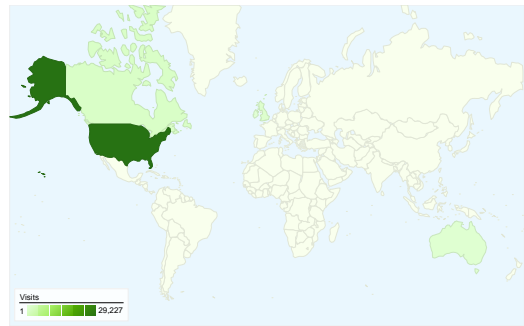

Site Usage

32,289 Visits

47.63% Bounce Rate

147,708 Pageviews

00:03:27 Avg. Time on Site

4.57 Pages/Visit

89.19% % New Visits

Visitors Overview

Visitors
28,946

Map Overlay world

Traffic Sources Overview

- **Search Engines**
14,753.00 (45.69%)
- **Direct Traffic**
14,257.00 (44.15%)
- **Referring Sites**
3,279.00 (10.16%)

Content Overview

Pages	Pageviews	% Pageviews
/How-To/Pruning-	7,760	5.25%
/Plants/Shrubs/Shrubs-for-	5,134	3.48%
/Plants/Shrubs/Shrubs-For-	4,445	3.01%
/Plant-Search.aspx	2,246	1.52%
/	2,200	1.49%

28,946 people visited this site

32,289 Visits

28,946 Absolute Unique Visitors

147,708 Pageviews

4.57 Average Pageviews

00:03:27 Time on Site

47.63% Bounce Rate

89.19% New Visits

32,289 visits came from 92 countries/territories

Site Usage

Visits	Pages/Visit	Avg. Time on Site	% New Visits	Bounce Rate	
32,289 % of Site Total: 100.00%	4.57 Site Avg: 4.57 (0.00%)	00:03:27 Site Avg: 00:03:27 (0.00%)	89.32% Site Avg: 89.19% (0.15%)	47.63% Site Avg: 47.63% (0.00%)	
Country/Territory	Visits	Pages/Visit	Avg. Time on Site	% New Visits	Bounce Rate
United States	29,227	4.66	00:03:31	88.80%	47.38%
Canada	1,187	4.32	00:02:45	93.26%	48.53%
United Kingdom	637	4.19	00:02:39	94.66%	43.80%
Australia	330	3.44	00:02:22	95.15%	49.09%
Ireland	81	2.01	00:00:43	95.06%	81.48%
India	75	3.87	00:05:15	89.33%	52.00%
Germany	73	1.68	00:00:45	98.63%	63.01%
New Zealand	60	3.33	00:02:19	95.00%	31.67%
France	45	2.60	00:01:13	97.78%	62.22%