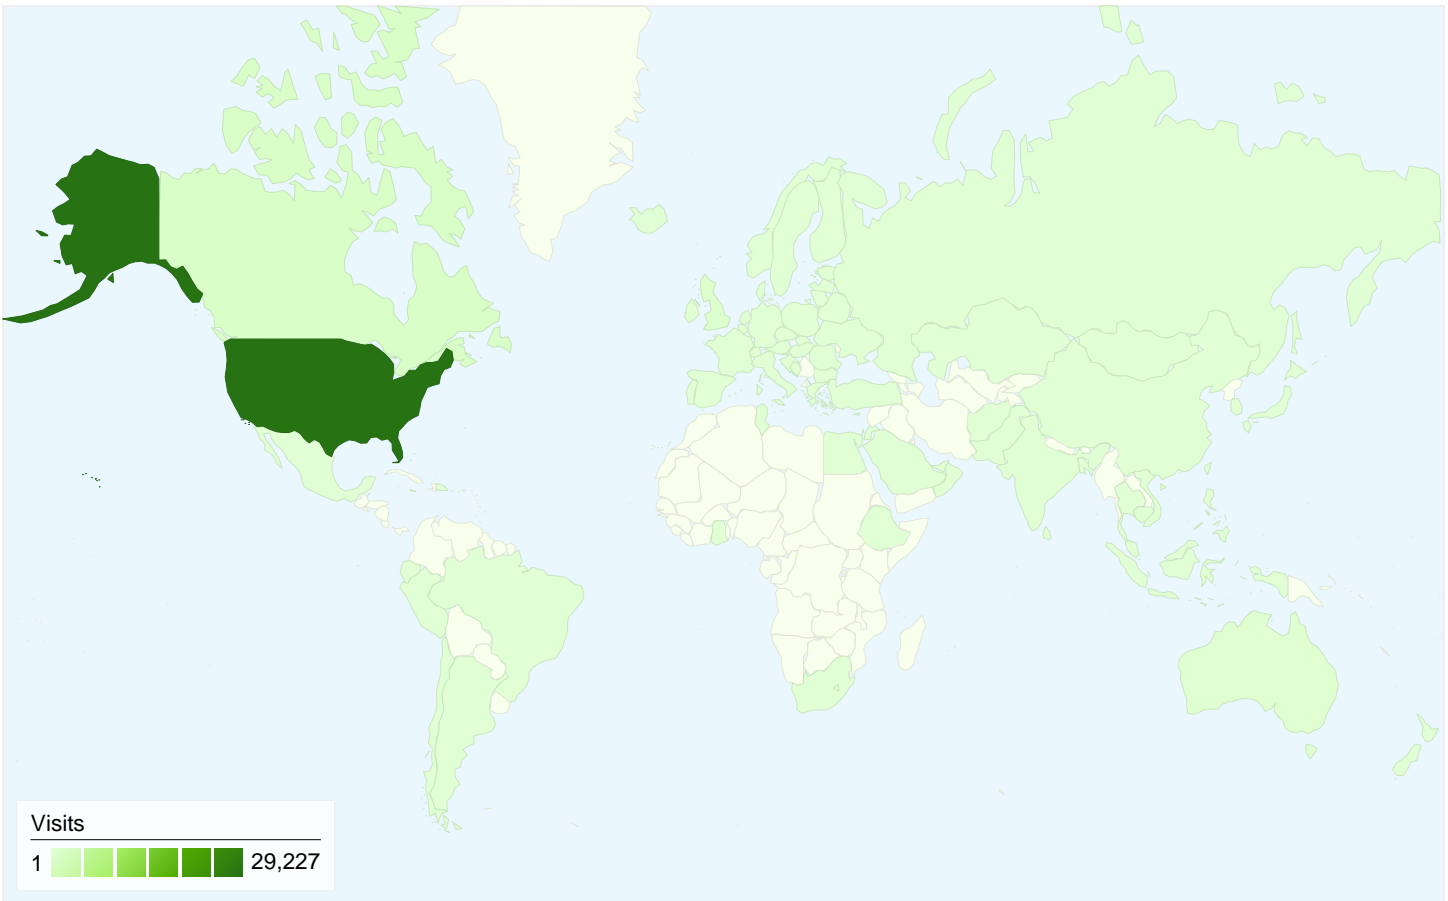

Visitors
28,946

Map Overlay world

Traffic Sources Overview

- **Search Engines**
14,753.00 (45.69%)
- **Direct Traffic**
14,257.00 (44.15%)
- **Referring Sites**
3,279.00 (10.16%)

Content Overview

Pages	Pageviews	% Pageviews
/How-To/Pruning-	7,760	5.25%
/Plants/Shrubs/Shrubs-for-	5,134	3.48%
/Plants/Shrubs/Shrubs-For-	4,445	3.01%
/Plant-Search.aspx	2,246	1.52%
/	2,200	1.49%

28,946 people visited this site

32,289 Visits

28,946 Absolute Unique Visitors

147,708 Pageviews

4.57 Average Pageviews

00:03:27 Time on Site

47.63% Bounce Rate

89.19% New Visits

All traffic sources sent a total of 32,289 visits

Search Engines	14,753.00 (45.69%)
Direct Traffic	14,257.00 (44.15%)
Referring Sites	3,279.00 (10.16%)

Top Traffic Sources

Sources	Visits	% visits	Keywords	Visits	% visits
(direct) ((none))	14,257	44.15%	crape myrtle pruning	264	1.79%
google (organic)	10,010	31.00%	pruning crepe myrtles	241	1.63%
yahoo (organic)	3,725	11.54%	wilson brothers nursery	208	1.41%
images.google.com (referral)	1,590	4.92%	crepe myrtle pruning	149	1.01%
bing (organic)	387	1.20%	crape myrtle trees	116	0.79%

32,289 visits came from 92 countries/territories

Site Usage

Visits	Pages/Visit	Avg. Time on Site	% New Visits	Bounce Rate	
32,289 % of Site Total: 100.00%	4.57 Site Avg: 4.57 (0.00%)	00:03:27 Site Avg: 00:03:27 (0.00%)	89.32% Site Avg: 89.19% (0.15%)	47.63% Site Avg: 47.63% (0.00%)	
Country/Territory	Visits	Pages/Visit	Avg. Time on Site	% New Visits	Bounce Rate
United States	29,227	4.66	00:03:31	88.80%	47.38%
Canada	1,187	4.32	00:02:45	93.26%	48.53%
United Kingdom	637	4.19	00:02:39	94.66%	43.80%
Australia	330	3.44	00:02:22	95.15%	49.09%
Ireland	81	2.01	00:00:43	95.06%	81.48%
India	75	3.87	00:05:15	89.33%	52.00%
Germany	73	1.68	00:00:45	98.63%	63.01%
New Zealand	60	3.33	00:02:19	95.00%	31.67%
France	45	2.60	00:01:13	97.78%	62.22%