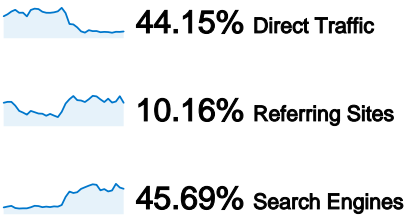

Site Usage

32,289 Visits

47.63% Bounce Rate

147,708 Pageviews

00:03:27 Avg. Time on Site

4.57 Pages/Visit

89.19% % New Visits

Visitors Overview

28,946 people visited this site

32,289 Visits

28,946 Absolute Unique Visitors

147,708 Pageviews

4.57 Average Pageviews

00:03:27 Time on Site

47.63% Bounce Rate

89.19% New Visits

All traffic sources sent a total of 32,289 visits

Search Engines	14,753.00 (45.69%)
Direct Traffic	14,257.00 (44.15%)
Referring Sites	3,279.00 (10.16%)

Top Traffic Sources

Sources	Visits	% visits	Keywords	Visits	% visits
(direct) ((none))	14,257	44.15%	crape myrtle pruning	264	1.79%
google (organic)	10,010	31.00%	pruning crepe myrtles	241	1.63%
yahoo (organic)	3,725	11.54%	wilson brothers nursery	208	1.41%
images.google.com (referral)	1,590	4.92%	crepe myrtle pruning	149	1.01%
bing (organic)	387	1.20%	crape myrtle trees	116	0.79%

32,289 visits came from 92 countries/territories

Site Usage

Visits	Pages/Visit	Avg. Time on Site	% New Visits	Bounce Rate	
32,289 % of Site Total: 100.00%	4.57 Site Avg: 4.57 (0.00%)	00:03:27 Site Avg: 00:03:27 (0.00%)	89.32% Site Avg: 89.19% (0.15%)	47.63% Site Avg: 47.63% (0.00%)	
Country/Territory	Visits	Pages/Visit	Avg. Time on Site	% New Visits	Bounce Rate
United States	29,227	4.66	00:03:31	88.80%	47.38%
Canada	1,187	4.32	00:02:45	93.26%	48.53%
United Kingdom	637	4.19	00:02:39	94.66%	43.80%
Australia	330	3.44	00:02:22	95.15%	49.09%
Ireland	81	2.01	00:00:43	95.06%	81.48%
India	75	3.87	00:05:15	89.33%	52.00%
Germany	73	1.68	00:00:45	98.63%	63.01%
New Zealand	60	3.33	00:02:19	95.00%	31.67%
France	45	2.60	00:01:13	97.78%	62.22%